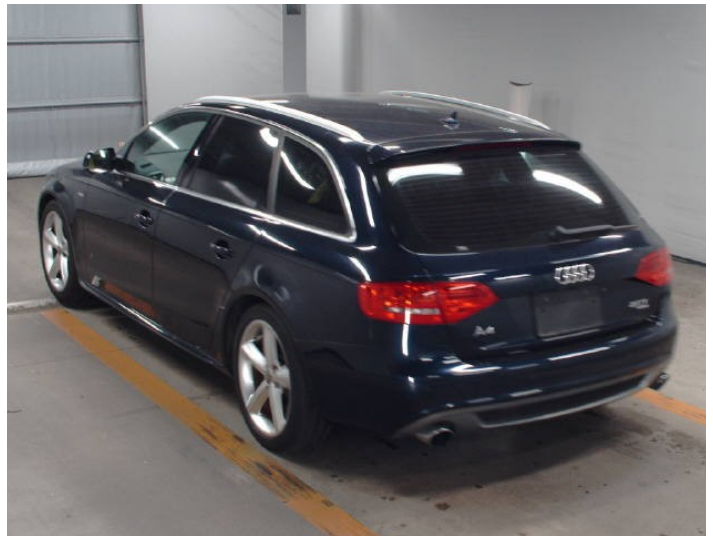

AUDI

A4

· **Engine Type:** 2000cc

· **Transmission:** Automatic

From only \$10,999 USD

All the offers above are **door to door** prices

All special offers are subject to availability

CHECK OUT WWW.DPV-THAILAND.COM FOR MORE AMAZING OFFERS